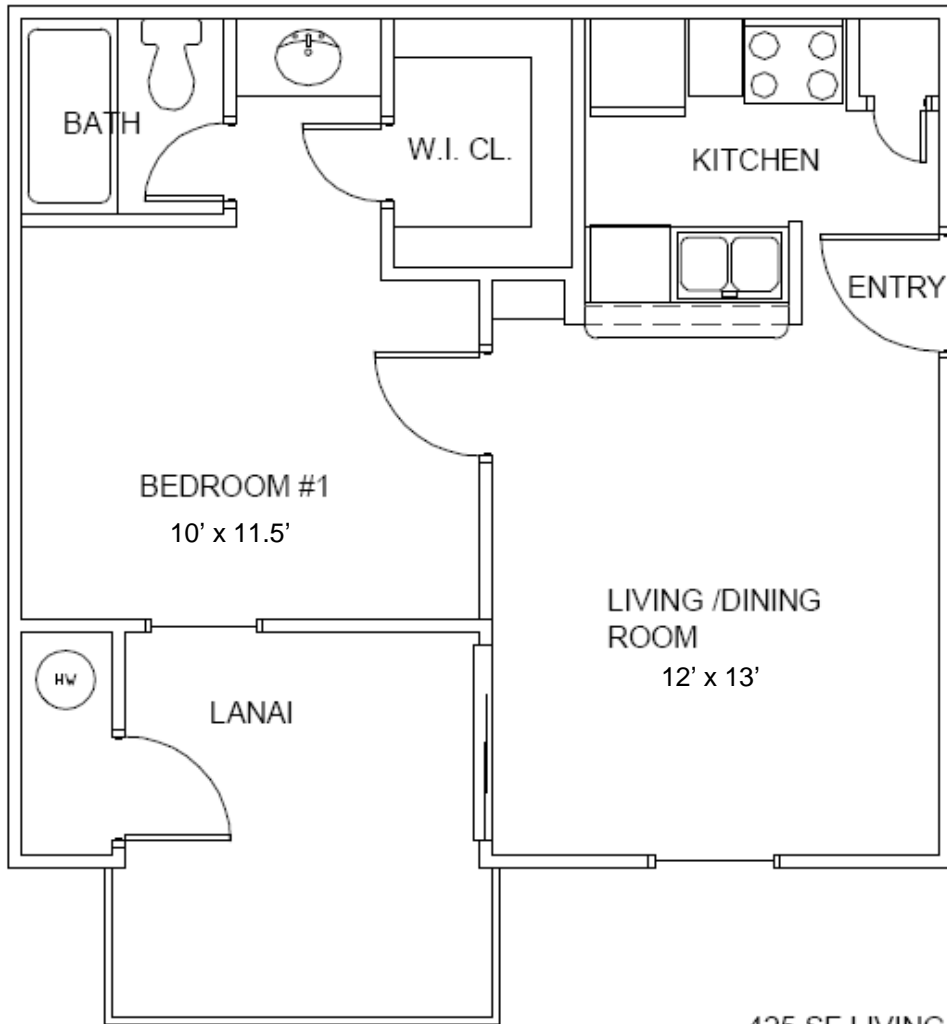

Sandpiper

One Bedroom/One Bathroom

531 Sq. Ft.

425 SF LIVING
106 SF STORAGE / LANAI

There are various methods for calculating the square footage of a residence and depending on the method of calculation, the quote square footage may vary. Oral representations cannot be relied upon as correctly stating representations of the Developer. For correct representations, make reference to the documents required by Florida statues section 718.503 to be furnished by the Developer to buyer or lessee.