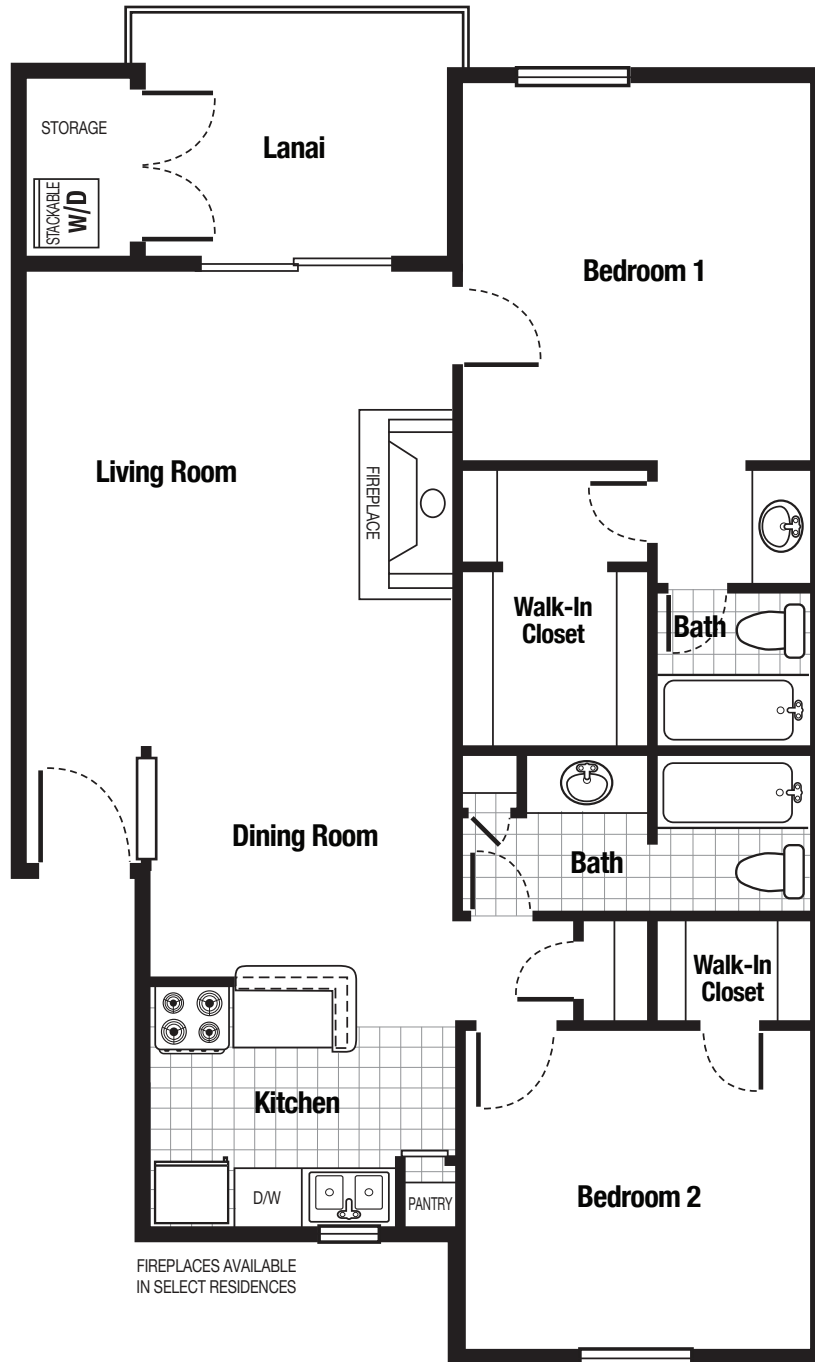

# Spoonbill

Two Bedroom / Two Bath  
859 sq. ft. Living / 100 sq. ft. Storage/Lanai

There are various methods for calculating the square footage of a residence and depending on the method of calculation, the quote square footage may vary. Oral representations cannot be relied upon as correctly stating representations of the Developer. For correct representations, make reference to the documents required by Florida statutes section 718.503 to be furnished by the Developer to buyer or lessee.