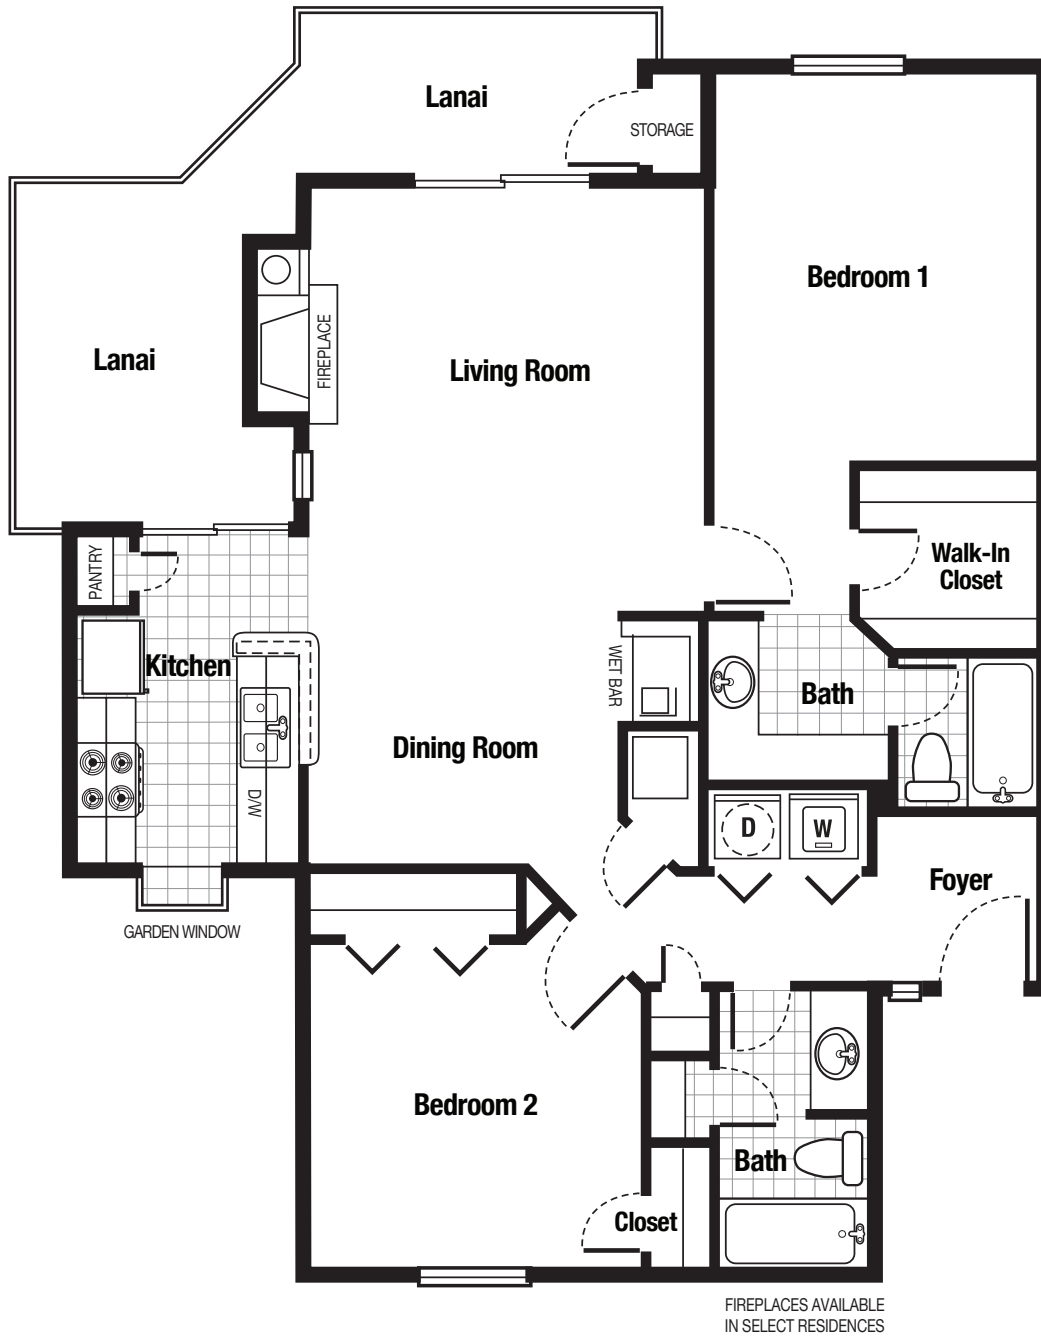

# Starling

Two Bedroom / Two Bath  
1033 sq. ft. Living / 191 sq. ft. Storage/Lanai

There are various methods for calculating the square footage of a residence and depending on the method of calculation, the quote square footage may vary. Oral representations cannot be relied upon as correctly stating representations of the Developer. For correct representations, make reference to the documents required by Florida statutes section 718.503 to be furnished by the Developer to buyer or lessee.