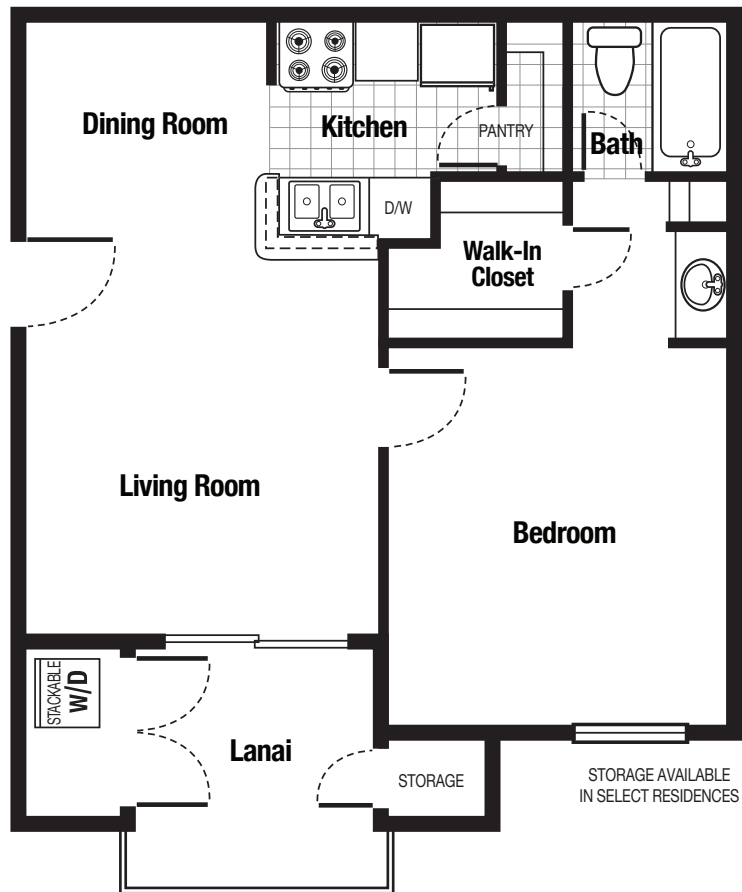

Osprey

One Bedroom / One Bath
509 sq. ft. Living / 96 sq. ft. Storage/Lanai

There are various methods for calculating the square footage of a residence and depending on the method of calculation, the quote square footage may vary. Oral representations cannot be relied upon as correctly stating representations of the Developer. For correct representations, make reference to the documents required by Florida statutes section 718.503 to be furnished by the Developer to buyer or lessee.