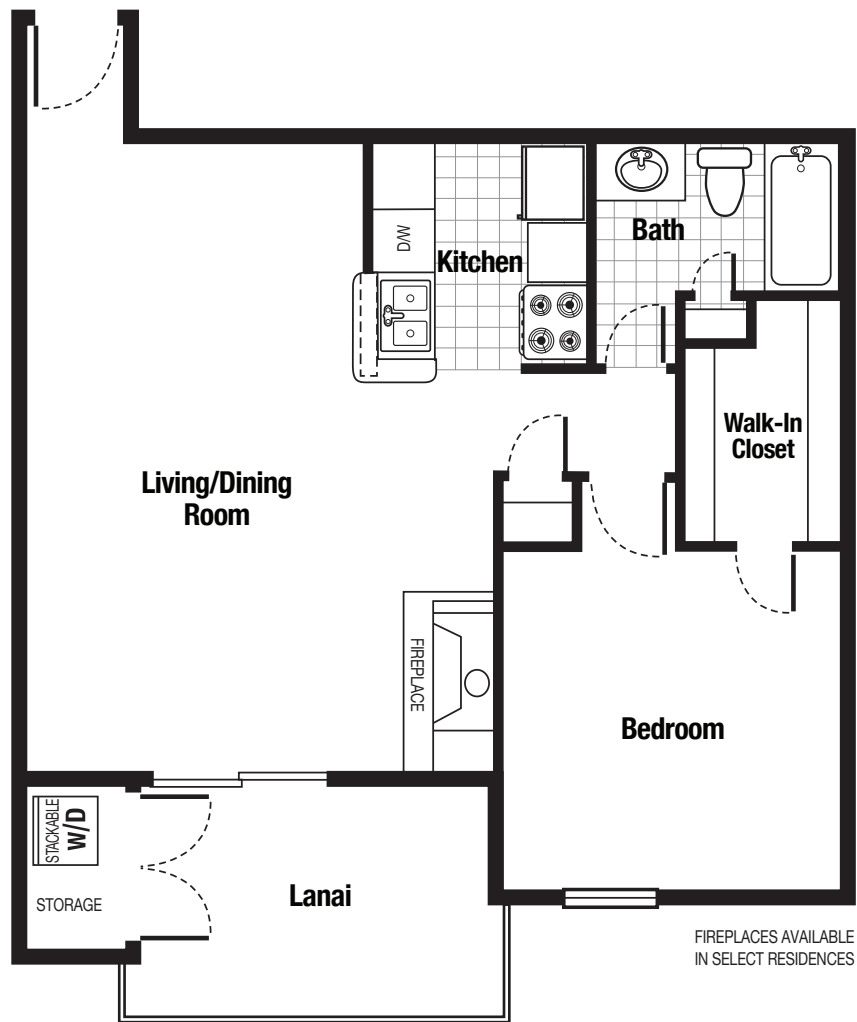

Egret

One Bedroom / One Bath
642 sq. ft. Living / 117 sq. ft. Storage/Lanai

There are various methods for calculating the square footage of a residence and depending on the method of calculation, the quote square footage may vary. Oral representations cannot be relied upon as correctly stating representations of the Developer. For correct representations, make reference to the documents required by Florida statutes section 718.503 to be furnished by the Developer to buyer or lessee.