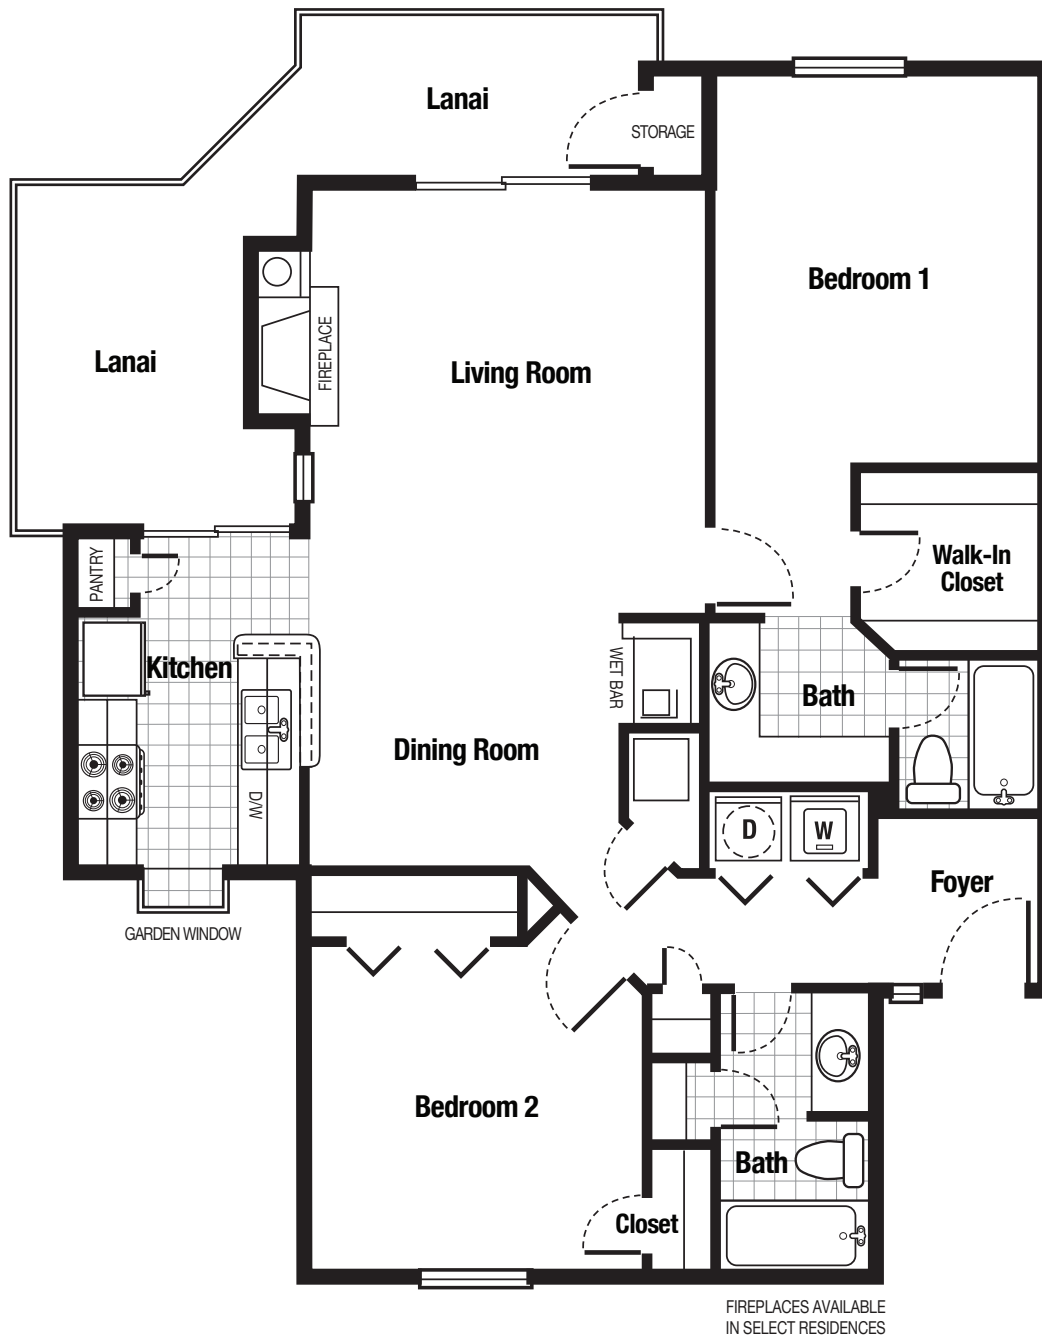

# Starling

Two Bedroom / Two Bath  
1033 sq. ft. Living / 191 sq. ft. Storage/Lanai

There are various methods for calculating the square footage of a residence and depending on the method of calculation, the quote square footage may vary. Oral representations cannot be relied upon as correctly stating representations of the Developer. For correct representations, make reference to the documents required by Florida statutes section 718.503 to be furnished by the Developer to buyer or lessee.