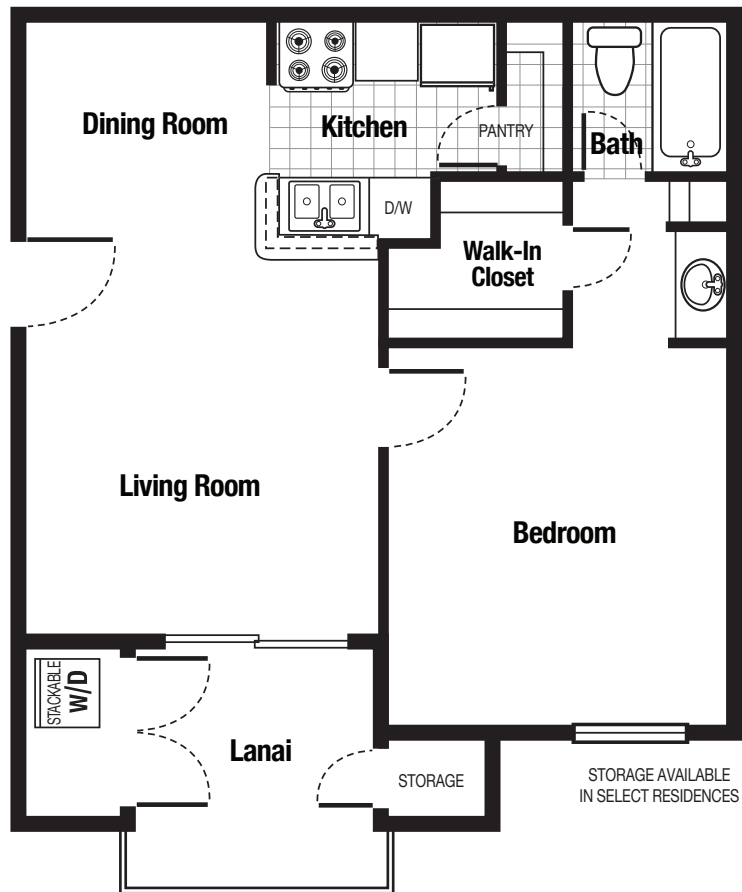

# Osprey

One Bedroom / One Bath  
509 sq. ft. Living / 96 sq. ft. Storage/Lanai

There are various methods for calculating the square footage of a residence and depending on the method of calculation, the quote square footage may vary. Oral representations cannot be relied upon as correctly stating representations of the Developer. For correct representations, make reference to the documents required by Florida statutes section 718.503 to be furnished by the Developer to buyer or lessee.